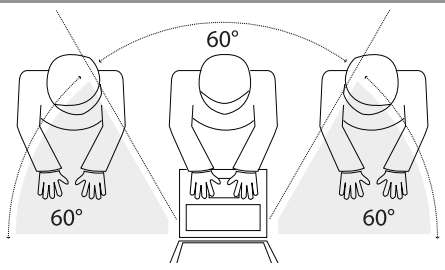

3M™ Black filters give full 60° protection from either side.
Gold filters protect from above, too!